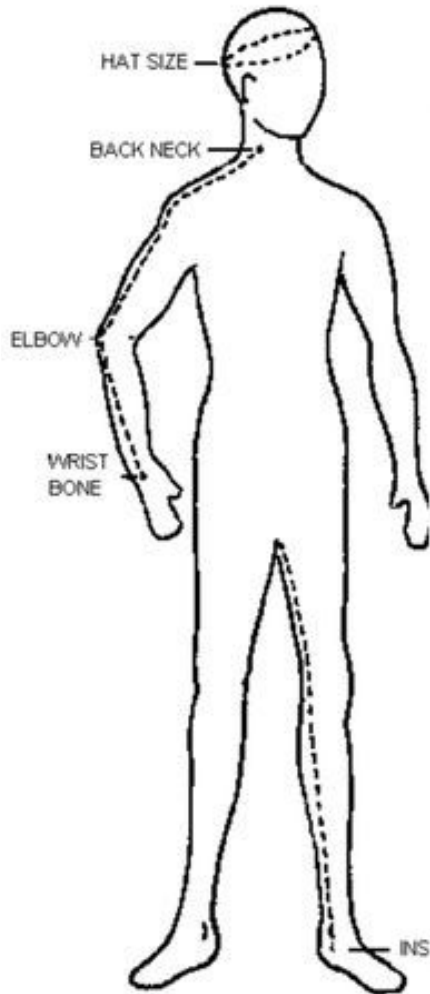

Male Costume Sizing

Name: _____

Character: _____

Play: _____

Sizes:

Dress: _____ Jacket: _____

Slacks: _____ Shoes: _____

Shirt (neck): _____ Shirt (sleeve): _____

Measurements:

Height: _____ Head: _____ Neck: _____

Chest: _____ Waist: _____ Hip: _____

Inseam: _____ Wrist: _____ Arm: _____

Across Shoulder: _____

Shoulder to Waist (Front): _____ (Back): _____

Shoulder to Wrist: _____ Back Neck to Floor: _____

Waist to Floor (Front): _____ (Back): _____

Waist to Knee (Front): _____ (Back): _____

Costume Needs and Description:
